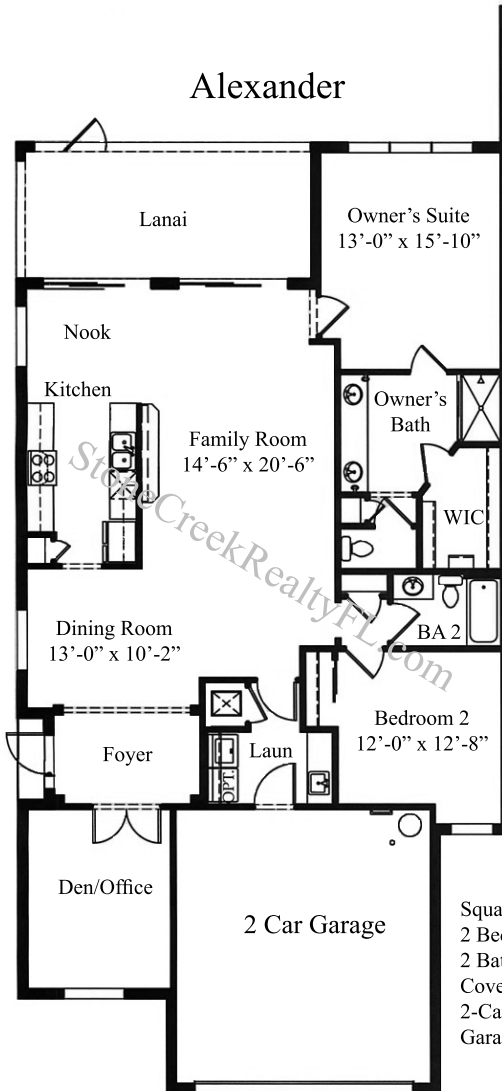

Alexander

Square Feet: ±1,709
2 Bedrooms + Den
2 Baths
Covered Lanai
2-Car Garage
Garage Space: 409 Square Feet