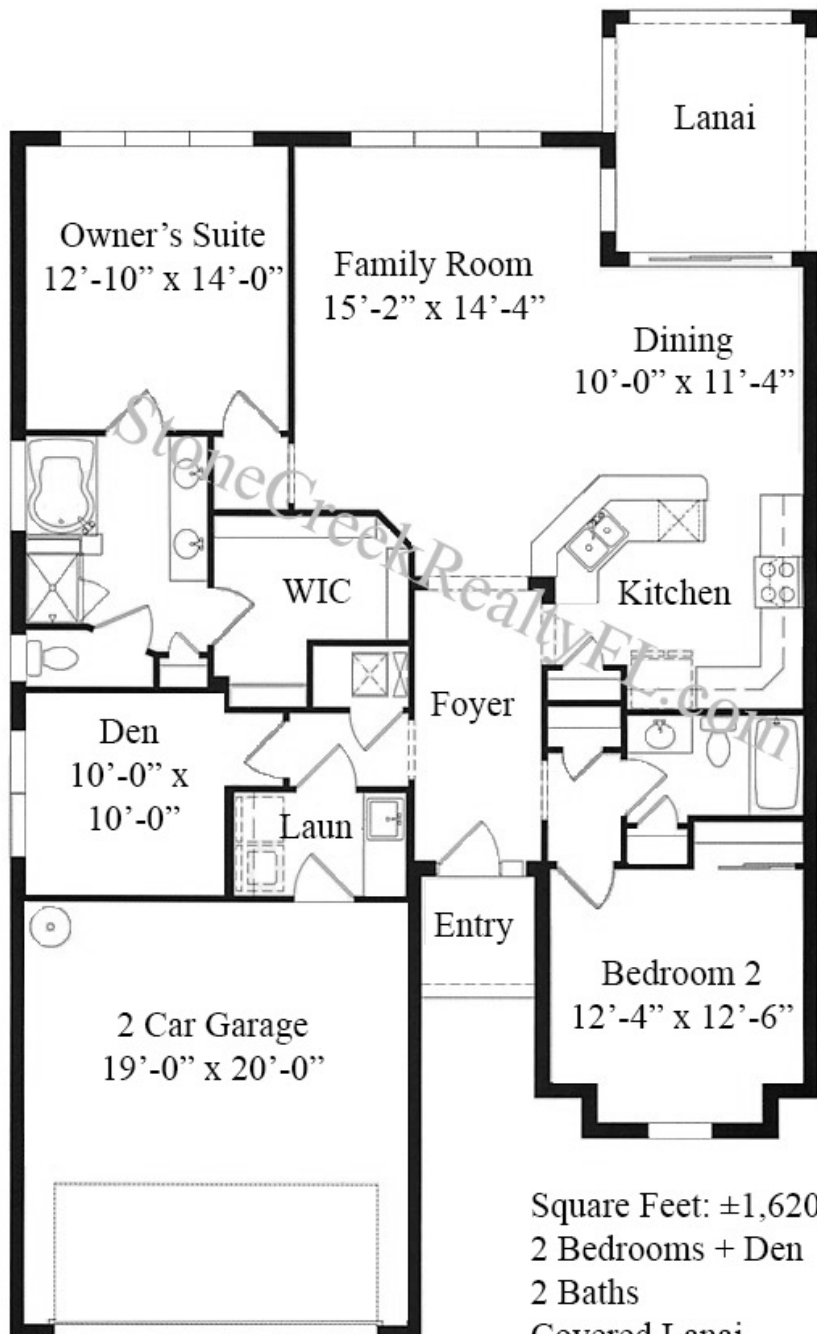

Copper Ridge

Square Feet: ±1,620

2 Bedrooms + Den

2 Baths

Covered Lanai

2-Car Garage

Garage Space: 380 Square Feet

Disclaimer: Drawings are not to scale. All measurements are approximate and not necessarily to scale. Due to normal construction tolerances, the room sizes may vary slightly. Square footage is approximate. Use tax record for assessable square footage. Due to after market customization additions, alterations, and changes, resale home floor plans may vary according to homeowners changes from depicted drawing.