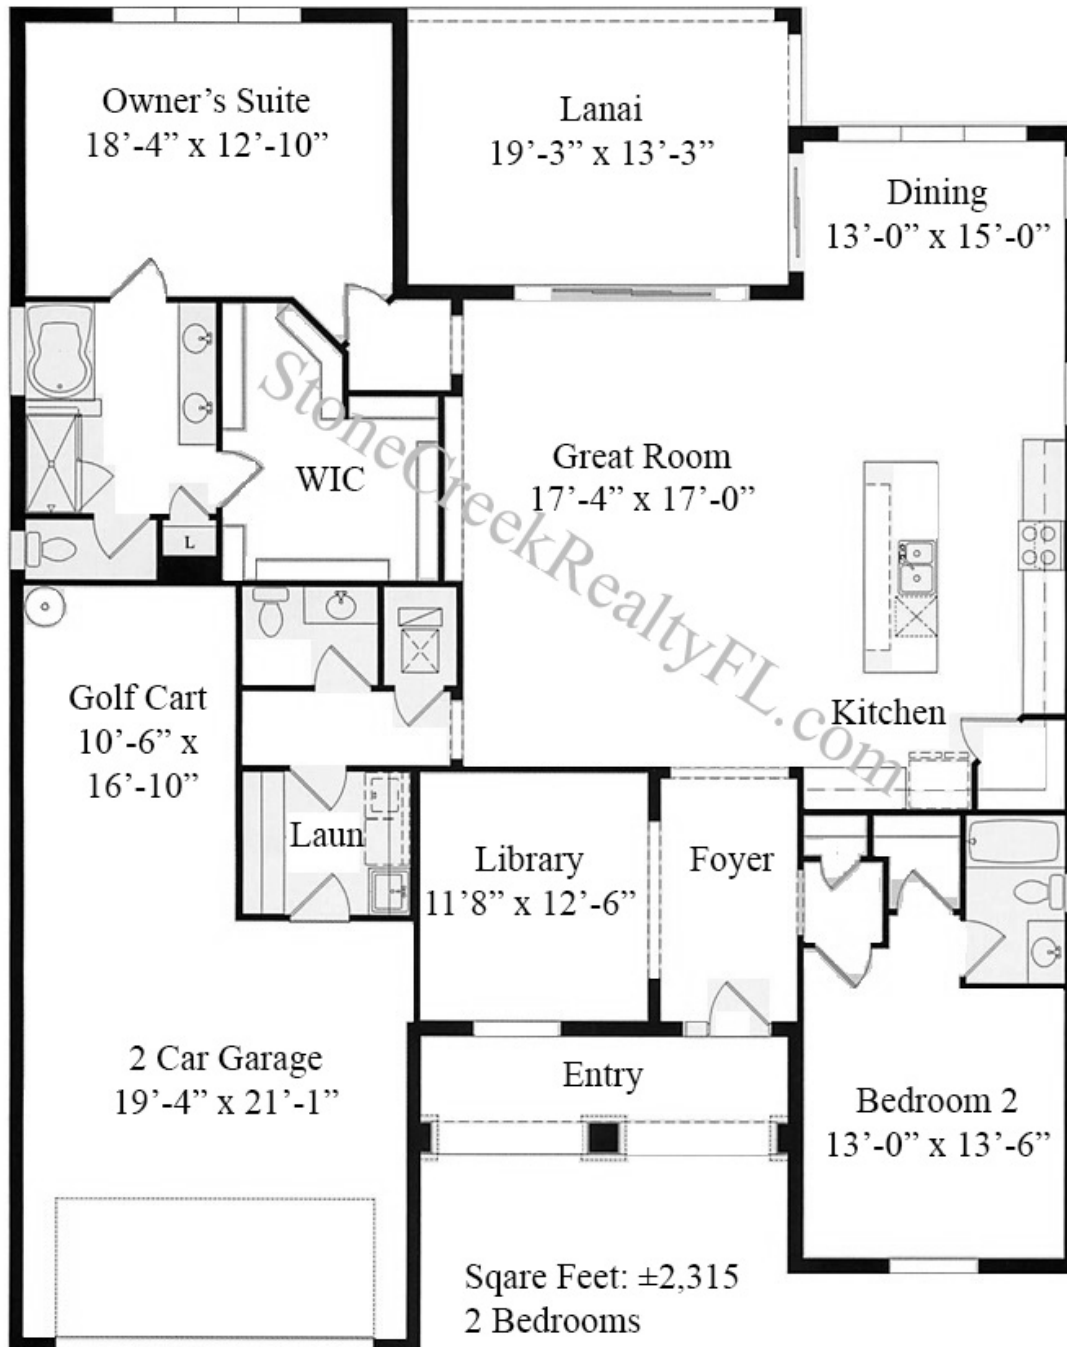

# Dunwoody Lane

Sqare Feet: ±2,315

2 Bedrooms

2.5 Baths

Covered Lanai

2-Car Garage with Golf Cart Parking

Garage Space: 584 Square Feet

Disclaimer: Drawings are not to scale. All measurements are approximate and not necessarily to scale. Due to normal construction tolerances, the room sizes may vary slightly. Square footage is approximate, us tax records for assessable square footage. Due to after market customization additions, alterations and changes, resale home floor plans will vary according to homeowners changes from depicted drawing.