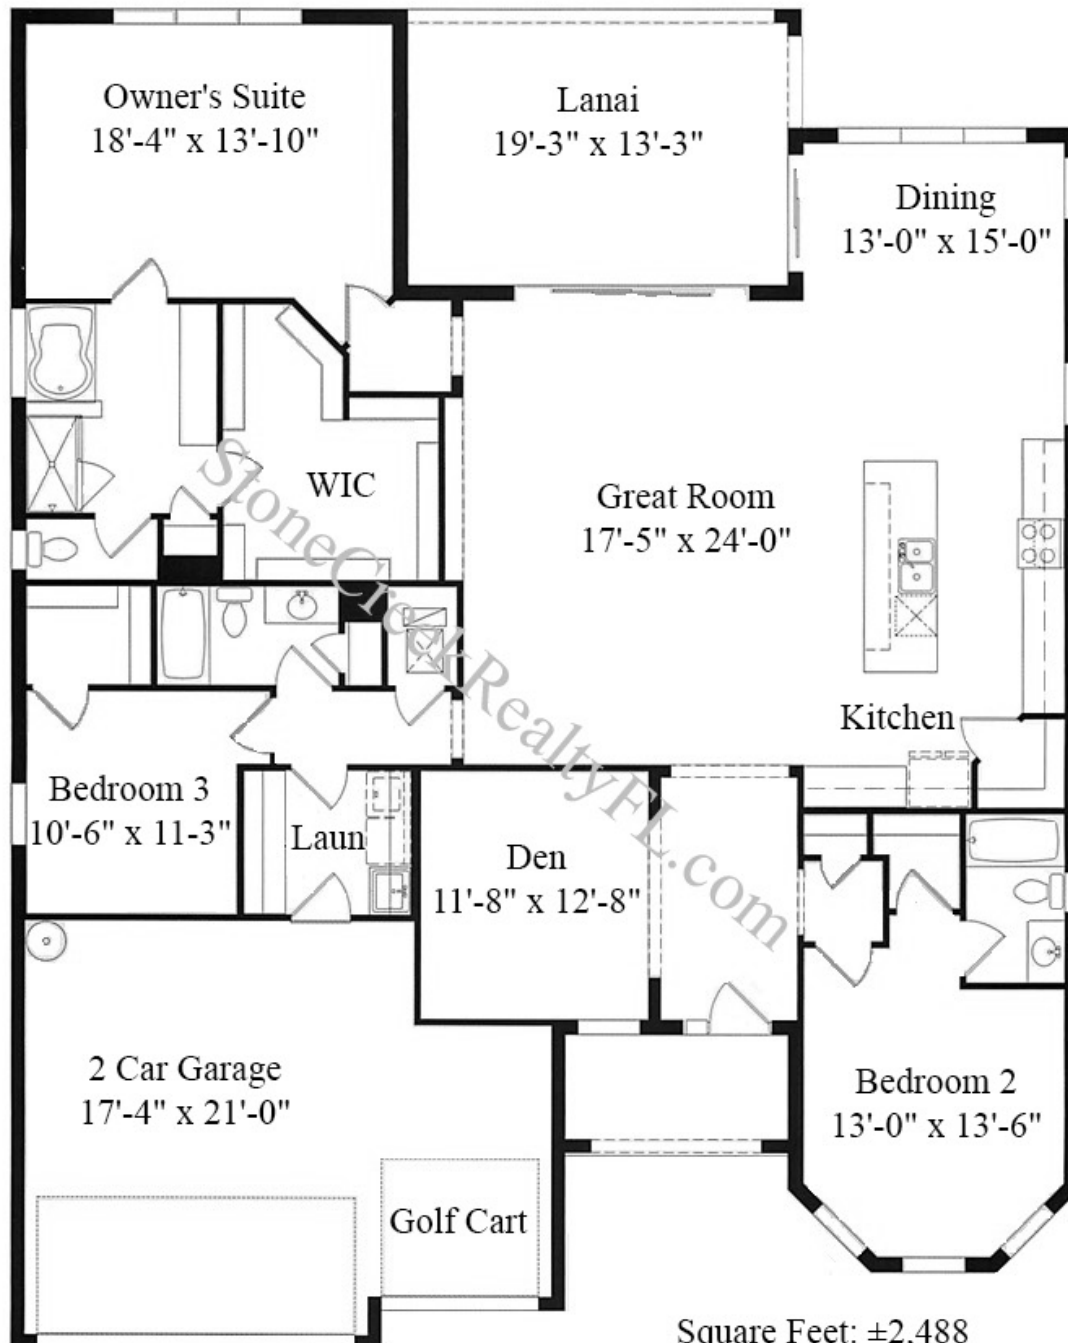

Dunwoody Trail

Square Feet: ±2,488

3 Bedrooms + Den

3 Baths

Covered Lanai

2-Car Garage with Golf Cart Parking

Garage Space: 364 Square Feet

Disclaimer: Drawings are not to scale. All measurements are approximate and not necessarily to scale. Due to normal construction tolerances the room sizes may vary slightly. Square footage is approximate. Use tax records for assessable square footage. Due to after market customization additions, alterations and changes, resale home floor plans will vary according to homeowners changes from depicted drawing.