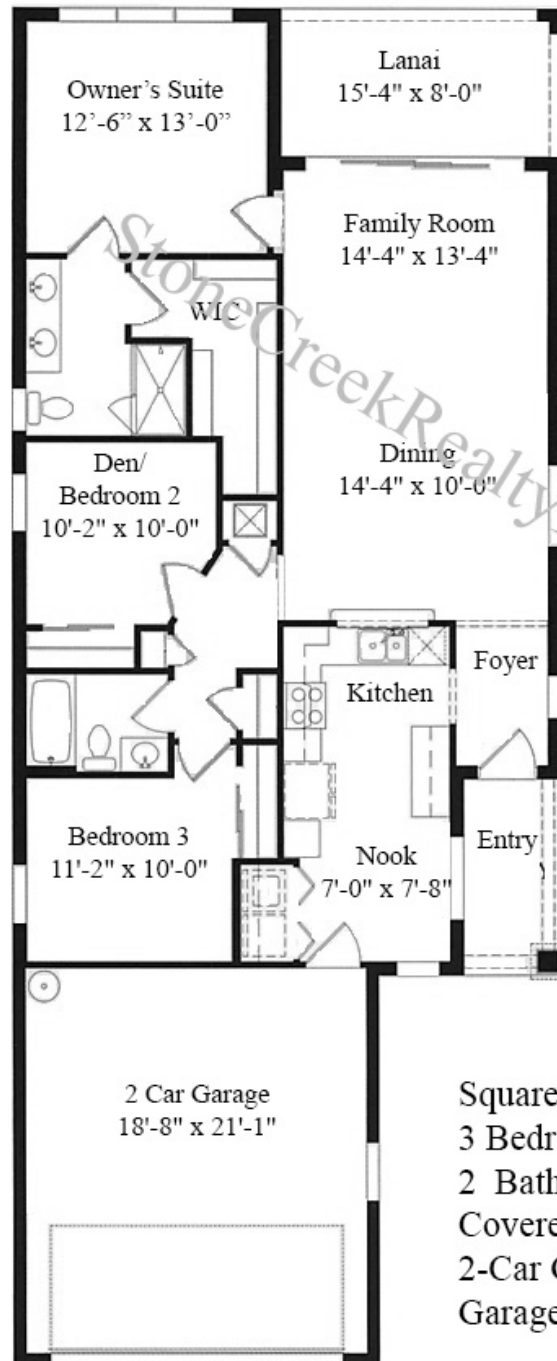

# Gray Myst

Square Feet: ±1,391

3 Bedrooms

2 Baths

Covered Lanai

2-Car Garage

Garage Space: 395 Square Feet

Disclaimer: Drawings are not to scale. All measurements are approximate and not necessarily to scale. Due to normal construction tolerances, the room sizes may vary slightly. Square footage is approximate, use tax records for assessable square footage. Due to after market customization additions, alterations and changes, resale home floor plans will vary according to homeowners changes from depicted drawing.