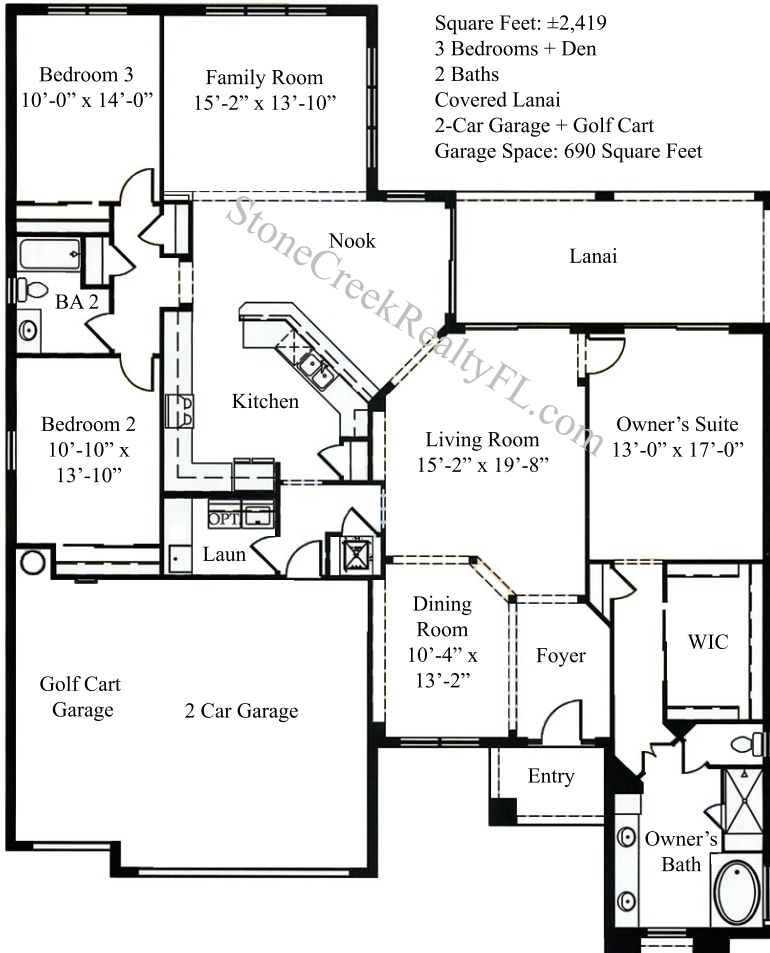

Kingston

Square Feet: ±2,419
3 Bedrooms + Den
2 Baths
Covered Lanai
2-Car Garage + Golf Cart
Garage Space: 690 Square Feet

Disclaimer: Drawings are not to scale. All measurements are approximate and not necessarily to scale. Due to normal construction tolerances, the room sizes may vary slightly. Square footage is approximate. Use tax record for assessable square footage. Due to after market customization additions, alterations, and changes, resale home floor plans may vary according to homeowners changes from depicted drawing.