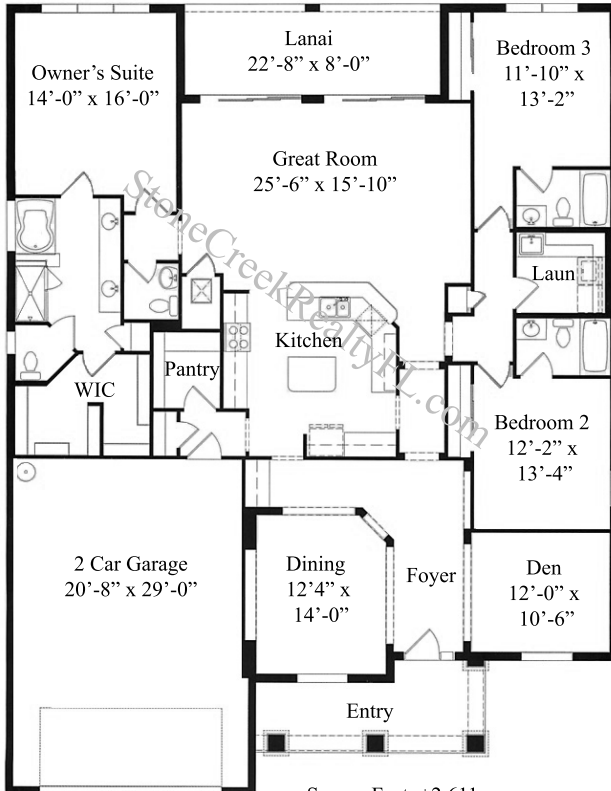

Morningside Lane

Square Feet: ±2,611

3 Bedrooms + Den

3 Baths

Covered Lanai

2-Car Extended Garage

Garage Space: 602 Square Feet