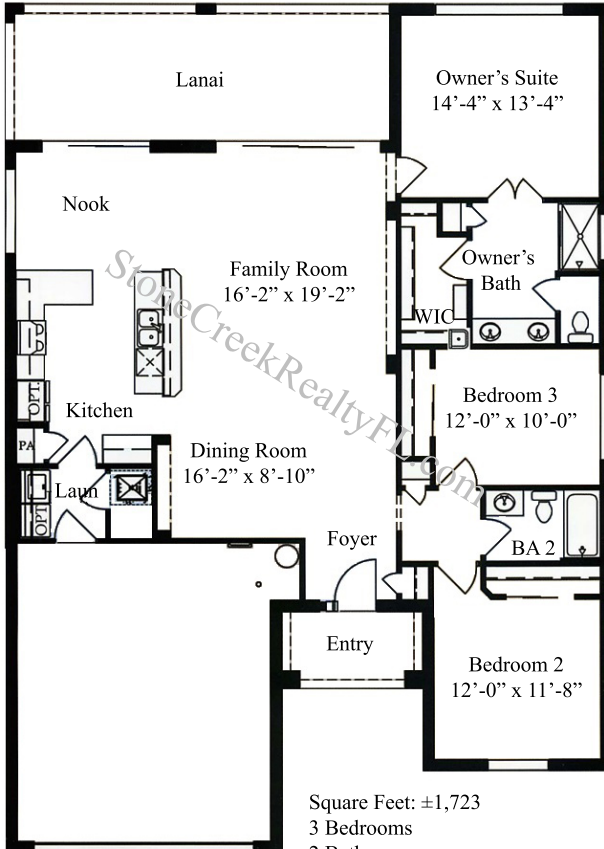

Sheridan

Square Feet: $\pm 1,723$

3 Bedrooms

2 Baths

Covered Lanai

2-Car Garage

Garage Space: 460 Square Feet

Disclaimer: Drawings are not to scale. All measurements are approximate and not necessarily to scale. Due to normal construction tolerances, the room sizes may vary slightly. Square footage is approximate. Use tax record for assessable square footage. Due to after market customization additions, alterations, and changes, resale home floor plans may vary according to homeowners changes from depicted drawing.