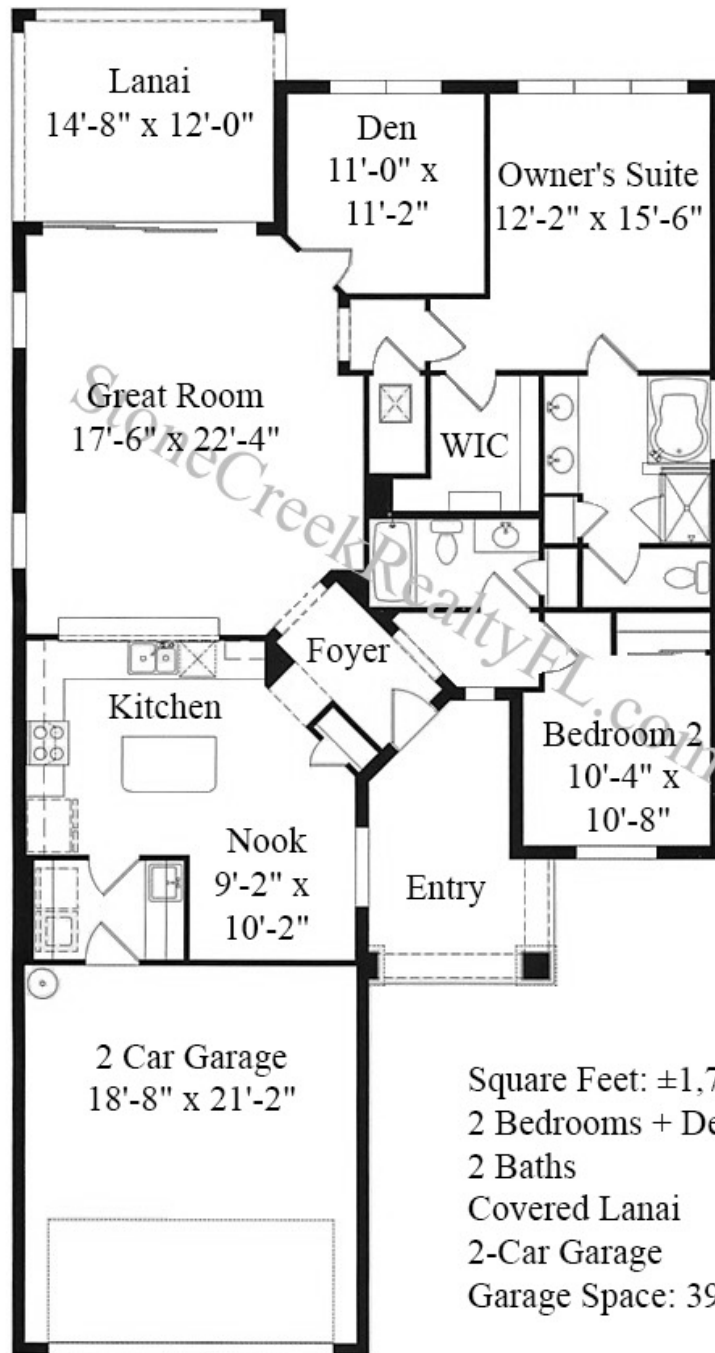

# Surrey Crest

Square Feet: ±1,701  
2 Bedrooms + Den  
2 Baths  
Covered Lanai  
2-Car Garage  
Garage Space: 394 Square Feet

Disclaimer: Drawings are not to scale. All measurements are approximate and not necessarily to scale. Due to normal construction tolerances, the room sizes may vary slightly. Square footage is approximate. Use tax record for assessable square footage. Due to after market customization additions, alterations, and changes, resale home floor plans may vary according to homeowners changes from depicted drawing.