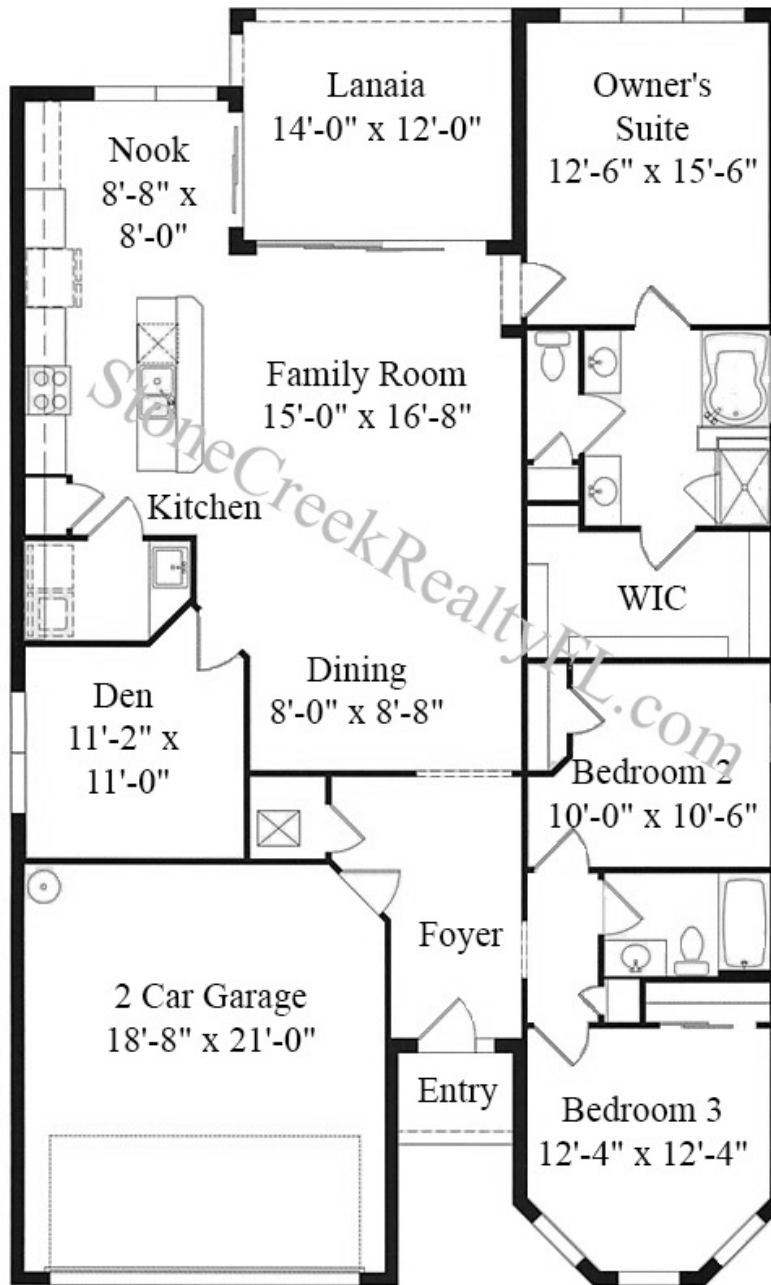

# Vernon Hill

Square Feet: ±1,911

3 Bedrooms + Den

2 Baths

Covered Lanai

2-Car Garage

Garage Space: 393 Square Feet

Disclaimer: Drawings are not to scale. All measurements are approximate and not necessarily to scale. Due to normal construction tolerances, the room sizes may vary slightly. Square footage is approximate. Use tax record for assessable square footage. Due to after market customization additions, alterations, and changes, resale home floor plans may vary according to homeowners changes from depicted drawing.