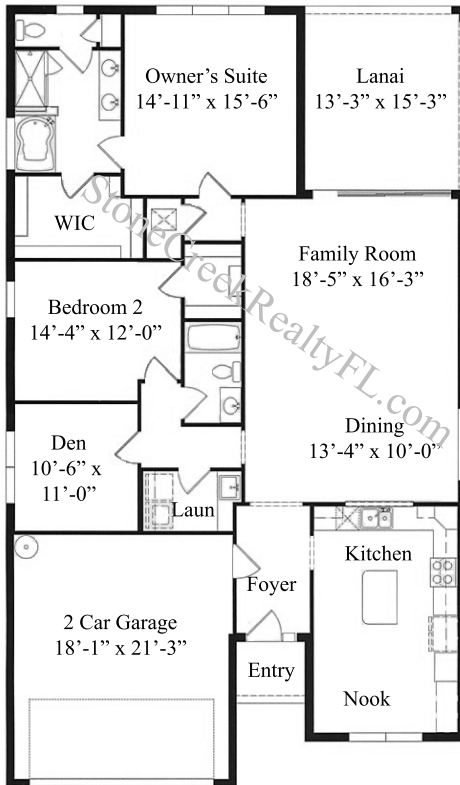

Willow Bend

Square Feet: ±1,927

2 Bedrooms + Den

2 Baths

Covered Lanai

2-Car Garage

Garage Space: 385 Square Feet